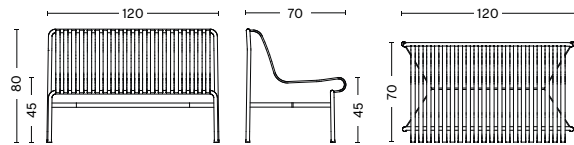

### DIMENSIONS

**PALISSADE CHAIR**  
 WIDTH 47 CM  
 DEPTH 56 CM  
 HEIGHT 80 CM  
 SEAT HEIGHT 45 CM  
 SEAT DEPTH 41 CM

**PALISSADE ARMCHAIR**  
 WIDTH 51 CM  
 DEPTH 56 CM  
 HEIGHT 80 CM  
 SEAT HEIGHT 45 CM  
 SEAT DEPTH 41 CM

**PALISSADE DINING ARMCHAIR**  
 WIDTH 63 CM  
 DEPTH 66 CM  
 HEIGHT 80 CM  
 SEAT HEIGHT 45 CM  
 SEAT DEPTH 44 CM

**PALISSADE BENCH**  
 WIDTH 120 CM  
 DEPTH 42 CM  
 HEIGHT 45 CM

**PALISSADE DINING BENCH W/O ARMREST**  
 WIDTH 120 CM  
 DEPTH 70 CM  
 HEIGHT 80 CM  
 SEAT HEIGHT 45 CM