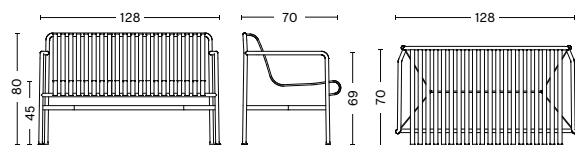

### DIMENSIONS

**PALISSADE CHAIR**  
 WIDTH 47 CM  
 DEPTH 56 CM  
 HEIGHT 80 CM  
 SEAT HEIGHT 45 CM  
 SEAT DEPTH 41 CM

**PALISSADE ARMCHAIR**  
 WIDTH 51 CM  
 DEPTH 56 CM  
 HEIGHT 80 CM  
 SEAT HEIGHT 45 CM  
 SEAT DEPTH 41 CM

**PALISSADE DINING ARMCHAIR**  
 WIDTH 63 CM  
 DEPTH 66 CM  
 HEIGHT 80 CM  
 SEAT HEIGHT 45 CM  
 SEAT DEPTH 44 CM

**PALISSADE BENCH**  
 WIDTH 120 CM  
 DEPTH 42 CM  
 HEIGHT 45 CM

**PALISSADE DINING BENCH W/O ARMREST**  
 WIDTH 120 CM  
 DEPTH 70 CM  
 HEIGHT 80 CM  
 SEAT HEIGHT 45 CM