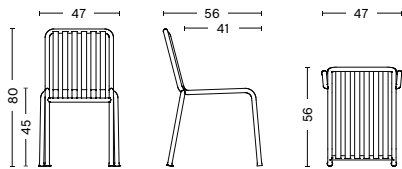

### DIMENSIONS

**PALISSADE CHAIR**  
 WIDTH 47 CM  
 DEPTH 56 CM  
 HEIGHT 80 CM  
 SEAT HEIGHT 45 CM  
 SEAT DEPTH 41 CM

**PALISSADE ARMCHAIR**  
 WIDTH 51 CM  
 DEPTH 56 CM  
 HEIGHT 80 CM  
 SEAT HEIGHT 45 CM  
 SEAT DEPTH 41 CM