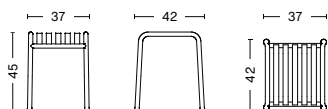

### DIMENSIONS

**PALISSADE CHAIR**  
 WIDTH 47 CM  
 DEPTH 56 CM  
 HEIGHT 80 CM  
 SEAT HEIGHT 45 CM  
 SEAT DEPTH 41 CM

**PALISSADE ARMCHAIR**  
 WIDTH 51 CM  
 DEPTH 56 CM  
 HEIGHT 80 CM  
 SEAT HEIGHT 45 CM  
 SEAT DEPTH 41 CM

**PALISSADE DINING ARMCHAIR**  
 WIDTH 63 CM  
 DEPTH 66 CM  
 HEIGHT 80 CM  
 SEAT HEIGHT 45 CM  
 SEAT DEPTH 44 CM

**PALISSADE BENCH**  
 WIDTH 120 CM  
 DEPTH 42 CM  
 HEIGHT 45 CM

**PALISSADE DINING BENCH W/O ARMREST**  
 WIDTH 120 CM  
 DEPTH 70 CM  
 HEIGHT 80 CM  
 SEAT HEIGHT 45 CM

**PALISSADE DINING BENCH**  
 WIDTH 128 CM  
 DEPTH 70 CM  
 HEIGHT 80 CM  
 SEAT HEIGHT 45 CM

**PALISSADE STOOL**  
 WIDTH 37 CM  
 DEPTH 42 CM  
 HEIGHT 45 CM

**PALISSADE BAR STOOL**  
 WIDTH 38 CM  
 DEPTH 45 CM  
 HEIGHT 78 CM