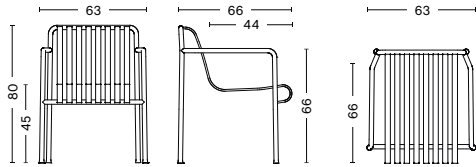

### DIMENSIONS

**PALISSADE CHAIR**  
 WIDTH 47 CM  
 DEPTH 56 CM  
 HEIGHT 80 CM  
 SEAT HEIGHT 45 CM  
 SEAT DEPTH 41 CM

**PALISSADE ARMCHAIR**  
 WIDTH 51 CM  
 DEPTH 56 CM  
 HEIGHT 80 CM  
 SEAT HEIGHT 45 CM  
 SEAT DEPTH 41 CM

**PALISSADE DINING ARMCHAIR**  
 WIDTH 63 CM  
 DEPTH 66 CM  
 HEIGHT 80 CM  
 SEAT HEIGHT 45 CM  
 SEAT DEPTH 44 CM

**PALISSADE BENCH**  
 WIDTH 120 CM  
 DEPTH 42 CM  
 HEIGHT 45 CM

**PALISSADE DINING BENCH W/O ARMREST**  
 WIDTH 120 CM  
 DEPTH 70 CM  
 HEIGHT 80 CM  
 SEAT HEIGHT 45 CM