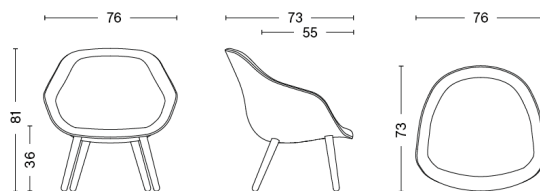

CONSTRUCTION

Moulded foam with an inside steel construction.
4 solid wood legs with steel reinforcement brackets.

DIMENSIONS

- / WIDTH: 76 cm / 29.92"
- / DEPTH: 73 cm / 28.74"
- / HEIGHT: 81 cm / 31.89"
- / SEAT HEIGHT: 36 cm / 14.17"
- / SEAT WIDTH: 55 CM / 21.65"