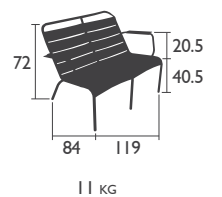

4105 - DUO LOW ARMCHAIR

Aluminium tube frame
Backrest, seat and armrests made from curved extruded aluminium slats
Stacking: x 4 (stacked height: 850 mm)
Available in all 23 shades of the colour chart