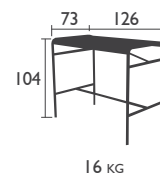

4141 - HIGH TABLE

Aluminium tube frame
Extruded aluminium slat table top
Available in all 23 shades of the colour chart