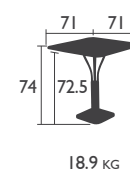

4138 - PEDESTAL TABLE WITH SOLID TABLE TOP 71 X 71 CM

Parasol hole Ø 41 mm
Aluminium tube frame
Aluminium table top.
Available in all 23 shades of the colour chart