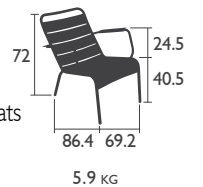

4104 - LOW ARMCHAIR

Aluminium tube frame
Backrest, seat and armrests made from curved extruded aluminium slats
Stacking: x 6 (stacked height: 840 mm)
Available in all 23 shades of the colour chart

Accessories: Basics cushion p.97