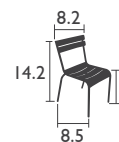

4151 - MINIATURE CHAIR (1/6 SCALE)

All steel
Available in 3 shades of the colour chart

- Cotton White
- Willow Green
- Poppy