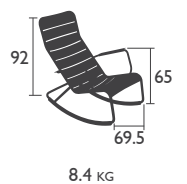

4166 - ROCKING CHAIR

Aluminium tube frame
Backrest, seat and armrests made from curved extruded aluminium slats
Available in all 23 shades of the colour chart