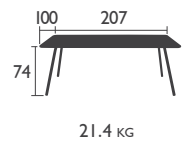

# THE LUXEMBOURG COLLECTION *(continued)*

4133 - TABLE 143 X 80 CM  
 Parasol hole Ø 41 mm  
 Aluminium tube frame  
 Extruded aluminium slat table top  
 Available in all 23 shades of the colour chart

4136 - TABLE 165 X 100 CM FOR 6 PEOPLE  
 Aluminium tube frame  
 Extruded aluminium slat table top  
 Available in all 23 shades of the colour chart

4132 - TABLE 207 X 100 CM  
 Aluminium tube frame  
 Extruded aluminium slat table top  
 Available in all 23 shades of the colour chart