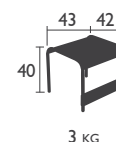

4160 - SMALL LOW TABLE / FOOTREST

Aluminium tube frame
Extruded aluminium slat table top
Available in all 23 shades of the colour chart