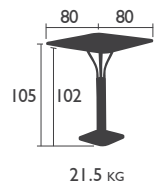

# THE LUXEMBOURG COLLECTION *(continued)*

4133 - TABLE 143 X 80 CM  
 Parasol hole Ø 41 mm  
 Aluminium tube frame  
 Extruded aluminium slat table top  
 Available in all 23 shades of the colour chart

4136 - TABLE 165 X 100 CM FOR 6 PEOPLE  
 Aluminium tube frame  
 Extruded aluminium slat table top  
 Available in all 23 shades of the colour chart

4132 - TABLE 207 X 100 CM  
 Aluminium tube frame  
 Extruded aluminium slat table top  
 Available in all 23 shades of the colour chart

## TABLES - high height

4140 - HIGH PEDESTAL TABLE 80 X 80 CM  
 Parasol hole Ø 37 mm  
 Aluminium tube frame  
 Extruded aluminium slat table top  
 Available in all 23 shades of the colour chart