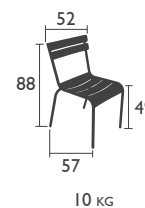

THE LUXEMBOURG COLLECTION

DESIGNED BY FRÉDÉRIC SOFIA

SEATS - standard height

4101 - CHAIR

Aluminium tube frame
Backrest and seat made from curved extruded aluminium slats
Stacking: x 10 (stacked height: 1210 mm)
Available in all 23 shades of the colour chart

Accessories: Basics cushion & Basics Skin Cushion p.97

EXCLUSIVE CONTRACT

4121 - STEEL CHAIR

Tubular steel frame
Backrest and seat made from curved steel slats
Stacking: x 4 (stacked height: 995 mm)
Stacking: x 6 (stacked height: 1070 mm)
Stacking: x 8 (stacked height: 1150 mm)
Available in all 23 shades of the colour chart

Accessories: Basics cushion & Basics Skin Cushion p.97

4102 - ARMCHAIR

Aluminium tube frame
Backrest, seat and armrests made from curved extruded aluminium slats
Stacking: x 8 (stacked height: 960 mm)
Available in all 23 shades of the colour chart

Accessories: Basics cushion & Basics Skin Cushion p.97

4115 - 2/3 SEATER BENCH WITH BACKREST

Aluminium tube frame
Backrest and seat made from curved extruded aluminium slats
Stacking: x 4 (stacked height: 1000 mm)
Available in all 23 shades of the colour chart