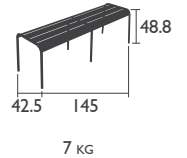

4110 - 3/4 SEATER BENCH

Aluminium tube frame
Backrest and seat made from curved extruded aluminium slats
Available in all 23 shades of the colour chart