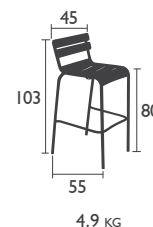

4103 - HIGH STOOL

Aluminium tube frame
Backrest and seat made from curved extruded aluminium slats
Stacking: x 6 (stacked height: 1200 mm)
Available in all 23 shades of the colour chart