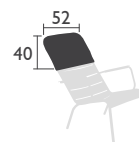

4165 - HEADREST

Aluminium tube frame
Headrest in Outdoor Technical Fabric
(PVC-coated polyester), *plain* or *mottled* weave
Available in 19 shades of the OTF colour chart (*details on p. 11*)

0.74 kg