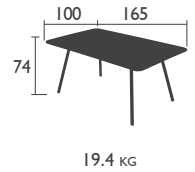

4136 - TABLE 165 X 100 CM FOR 6 PEOPLE
Aluminium tube frame
Extruded aluminium slat table top
Available in all 23 shades of the colour chart