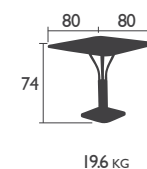

4134 - PEDESTAL TABLE 80 X 80 CM

Parasol hole Ø 37 mm
Aluminium tube frame
Extruded aluminium slat table top
Available in all 23 shades of the colour chart