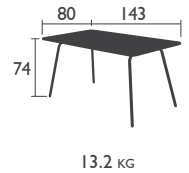

### 4138 - PEDESTAL TABLE WITH SOLID TABLE TOP 71 X 71 CM

Parasol hole Ø 41 mm  
 Aluminium tube frame  
 Aluminium table top.  
 Available in all 23 shades of the colour chart

# THE LUXEMBOURG COLLECTION *(continued)*

4133 - TABLE 143 X 80 CM  
 Parasol hole Ø 41 mm  
 Aluminium tube frame  
 Extruded aluminium slat table top  
 Available in all 23 shades of the colour chart