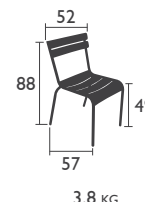

## 4101 - CHAIR

Aluminium tube frame  
 Backrest and seat made from curved extruded aluminium slats  
 Stacking: x 10 (stacked height: 1210 mm)  
 Available in all 23 shades of the colour chart

Accessories: Basics cushion & Basics Skin Cushion p.97

## 4121 - STEEL CHAIR

Tubular steel frame  
 Backrest and seat made from curved steel slats  
 Stacking: x 4 (stacked height: 995 mm)  
 Stacking: x 6 (stacked height: 1070 mm)  
 Stacking: x 8 (stacked height: 1150 mm)  
 Available in all 23 shades of the colour chart