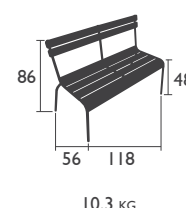

## 4121 - STEEL CHAIR

Tubular steel frame  
 Backrest and seat made from curved steel slats  
 Stacking: x 4 (stacked height: 995 mm)  
 Stacking: x 6 (stacked height: 1070 mm)  
 Stacking: x 8 (stacked height: 1150 mm)  
 Available in all 23 shades of the colour chart

## 4102 - ARMCHAIR

Aluminium tube frame  
 Backrest, seat and armrests made from curved extruded aluminium slats  
 Stacking: x 8 (stacked height: 960 mm)  
 Available in all 23 shades of the colour chart

## 4115 - 2/3 SEATER BENCH WITH BACKREST

Aluminium tube frame  
 Backrest and seat made from curved extruded aluminium slats  
 Stacking: x 4 (stacked height: 1000 mm)  
 Available in all 23 shades of the colour chart