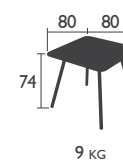

4135 - 4-LEGGED TABLE 80 X 80 CM

Parasol hole Ø 41 mm
Aluminium tube frame
Extruded aluminium slat table top
Available in all 23 shades of the colour chart