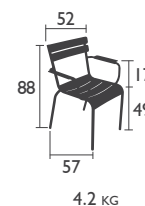

THE LUXEMBOURG COLLECTION

DESIGNED BY FRÉDÉRIC SOFIA

SEATS - standard height

4101 - CHAIR

Aluminium tube frame
Backrest and seat made from curved extruded aluminium slats
Stacking: x 10 (stacked height: 1210 mm)
Available in all 23 shades of the colour chart

Accessories: Basics cushion & Basics Skin Cushion p.97

EXCLUSIVE CONTRACT

4121 - STEEL CHAIR

Tubular steel frame
Backrest and seat made from curved steel slats
Stacking: x 4 (stacked height: 995 mm)
Stacking: x 6 (stacked height: 1070 mm)
Stacking: x 8 (stacked height: 1150 mm)
Available in all 23 shades of the colour chart

Accessories: Basics cushion & Basics Skin Cushion p.97

4102 - ARMCHAIR

Aluminium tube frame
Backrest, seat and armrests made from curved extruded aluminium slats
Stacking: x 8 (stacked height: 960 mm)
Available in all 23 shades of the colour chart

Accessories: Basics cushion & Basics Skin Cushion p.97

4115 - 2/3 SEATER BENCH WITH BACKREST

Aluminium tube frame
Backrest and seat made from curved extruded aluminium slats
Stacking: x 4 (stacked height: 1000 mm)
Available in all 23 shades of the colour chart